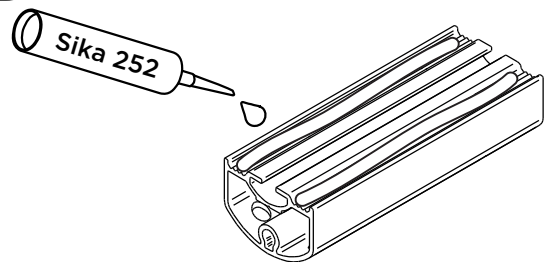

BC Adapter for Curved Walls

➤ Instructions

➔ For complete installation, see instructions Bike Carrier

1A

Counterplate mounting

x2

x2

x4

x2

x2

x4

x4

x4

x4

Not included

1

1 Ø 6,5 mm

2 Neutral Silicone

600 mm

271 mm **

1330 mm **

3.*

*See technical specifications in Bike carrier manual

** Recommended positions for : LMC COMFORT LINE (MODEL 2014)

2

Sika 252

3

1 Ø 4 mm

2 Neutral Silicone

*Recommended:
DIN 7504 -4,8 mm x 32 mm

➔ For complete installation, see instructions Bike Carrier

5