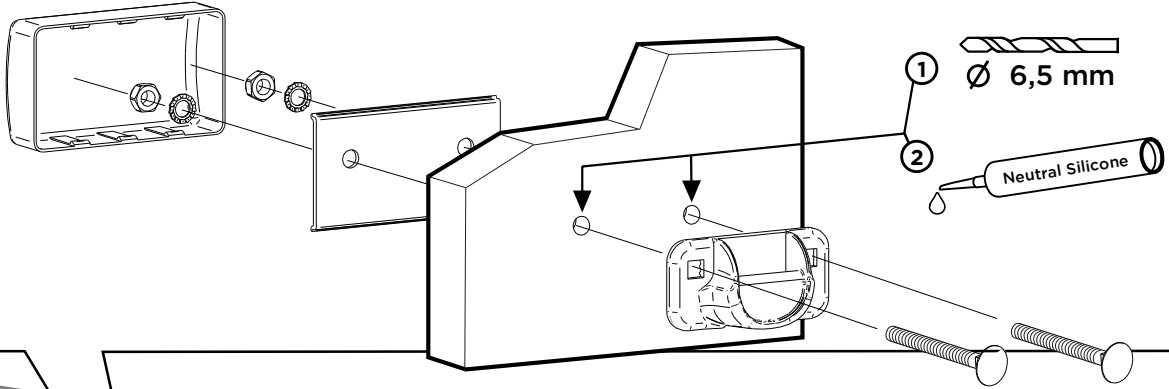

BC Adapter for Curved Walls

➤ Instructions

➔ For complete installation, see instructions Bike Carrier

1A

Counterplate mounting

x2

x2

x4

x4

x8

x8

x8

x4

1

600 mm

3.*

1 Ø 6,5 mm

2 Neutral Silicone

600 mm

271 mm **

1330 mm **

3.*

*See technical specifications in Bike carrier manual

** Recommended positions for : LMC COMFORT LINE (MODEL 2014)