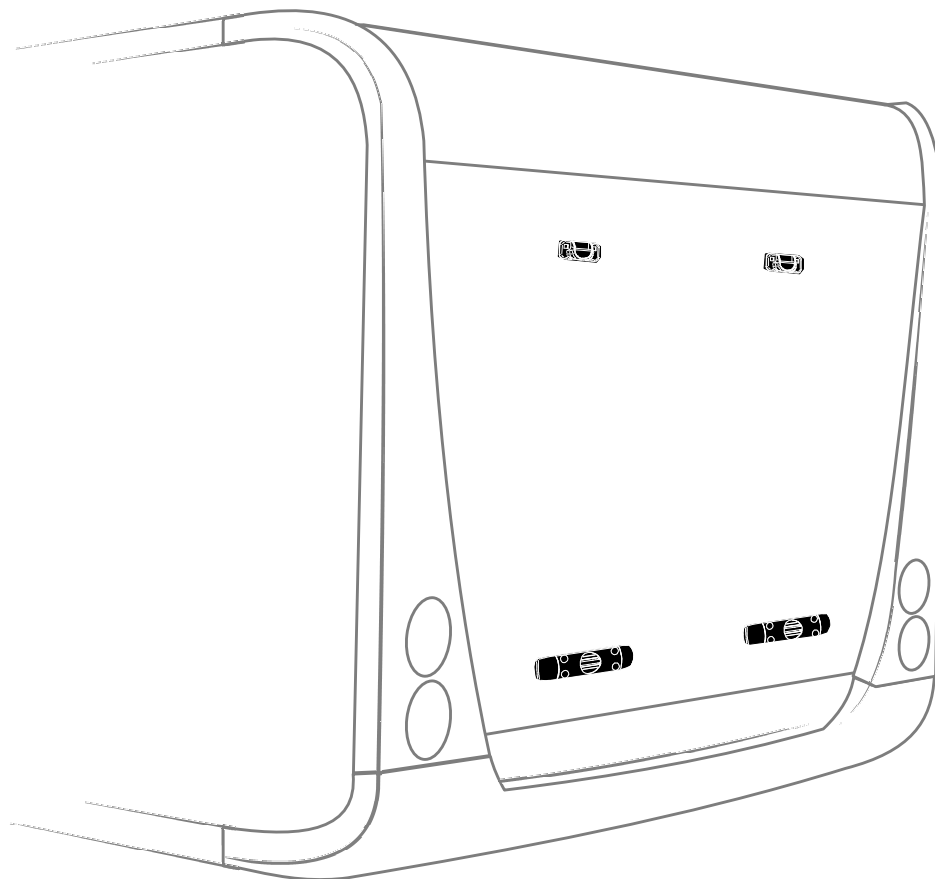

BC Adapter for Curved Walls

➤ Instructions

➔ For complete installation, see instructions Bike Carrier

1A

Counterplate mounting

x2

x2

x4

x4

x8

x8

x8

x4

1

600 mm

3.*

1 Ø 6,5 mm

2 Neutral Silicone

600 mm

271 mm **

1330 mm **

3.*

*See technical specifications in Bike carrier manual

** Recommended positions for : LMC COMFORT LINE (MODEL 2014)