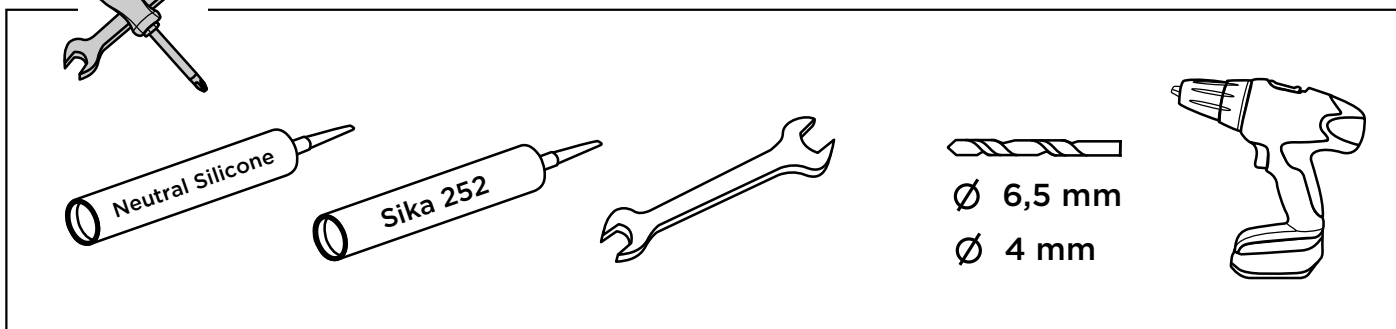

BC Adapter for Curved Walls

➤ Instructions

➔ For complete installation, see instructions Bike Carrier

1A

Counterplate mounting

x2

x2

x4