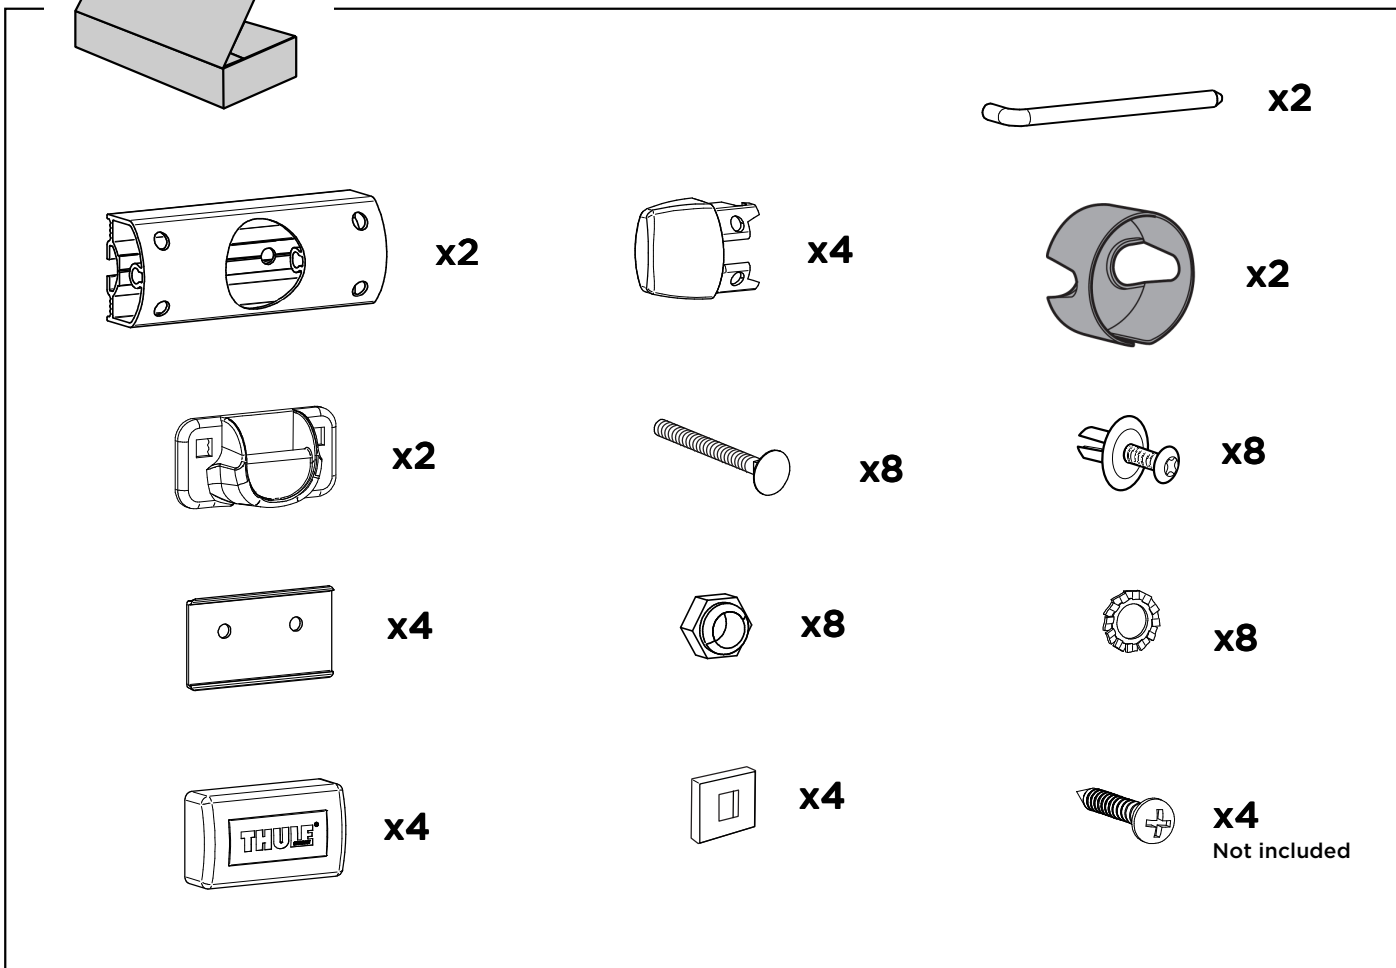

BC Adapter for Curved Walls

➤ Instructions

➔ For complete installation, see instructions Bike Carrier

1A

Counterplate mounting

x2

x2

x4