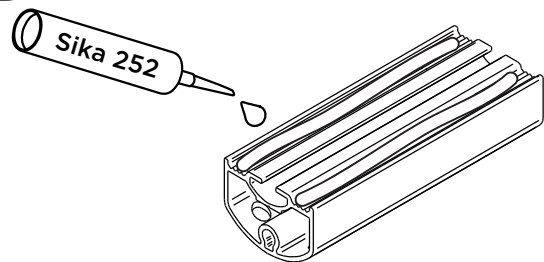

600 mm

3.*

*See technical specifications in Bike carrier manual

2