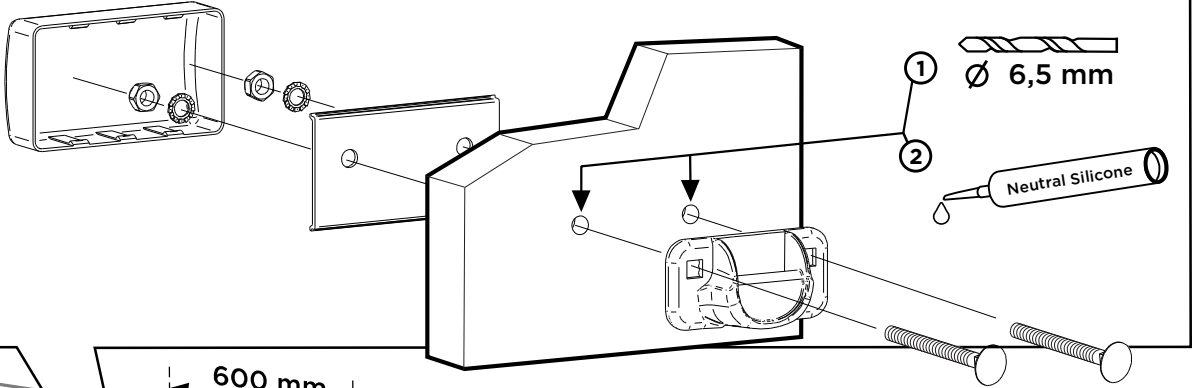

x2

x2

x4

x4

x4

x4

Not included

1

1 Ø 6,5 mm

2 Neutral Silicone

600 mm

271 mm **

1330 mm **

3.*

*See technical specifications in Bike carrier manual

** Recommended positions for : LMC COMFORT LINE (MODEL 2014)