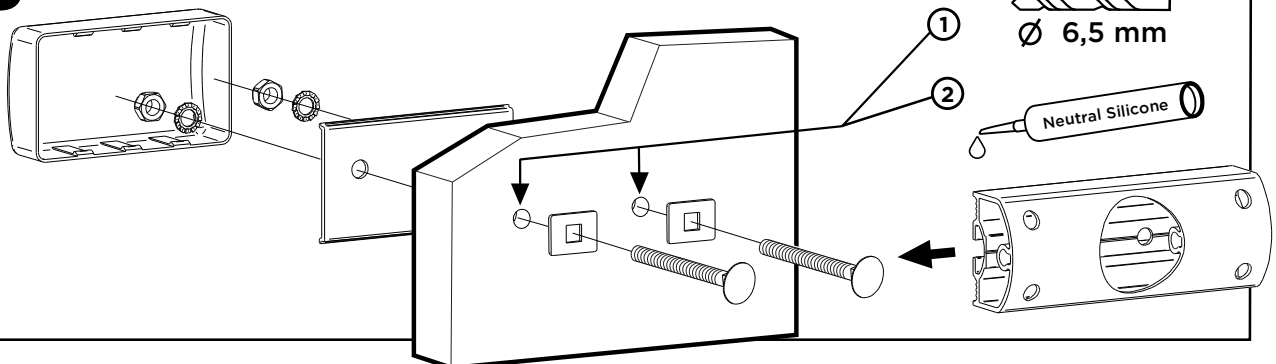

➔ For complete installation, see instructions Bike Carrier

1A

Counterplate mounting

x2

x2

x4

x4

x8

x8

x8

x4

1

600 mm

3.*

*See technical specifications in Bike carrier manual

2

3