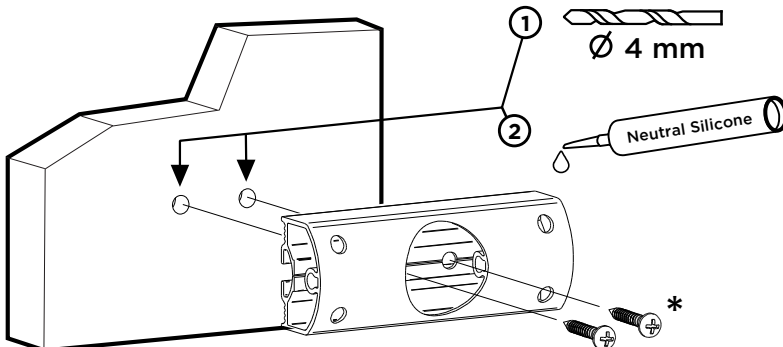

1 Ø 6,5 mm

2 Neutral Silicone

600 mm

271 mm **

1330 mm **

3.*

*See technical specifications in Bike carrier manual

** Recommended positions for : LMC COMFORT LINE (MODEL 2014)

2

Sika 252

3

1 Ø 4 mm

2 Neutral Silicone

*Recommended:
DIN 7504 -4,8 mm x 32 mm

➔ For complete installation, see instructions Bike Carrier

5