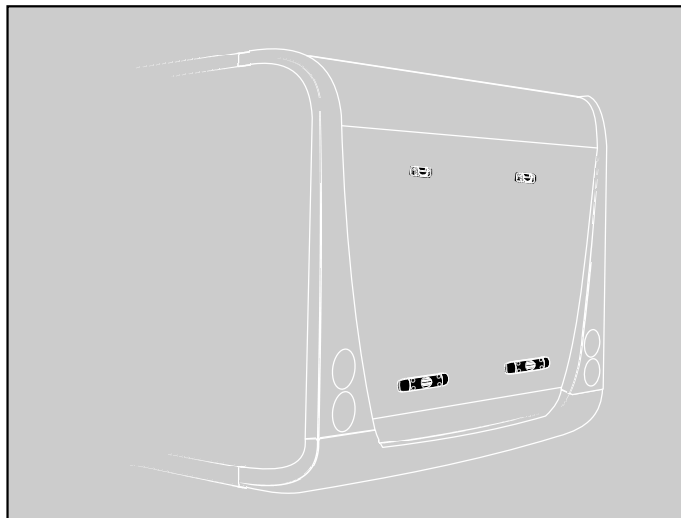

BC Adapter for Curved Walls

➤ Instructions

➔ For complete installation, see instructions Bike Carrier

1A

Counterplate mounting

x2

x2

x4

x4

x8

x8

x8

x4

1

600 mm

3.*

1 Ø 6,5 mm

2 Neutral Silicone

600 mm

271 mm **

1330 mm **

3.*

*See technical specifications in Bike carrier manual

** Recommended positions for : LMC COMFORT LINE (MODEL 2014)